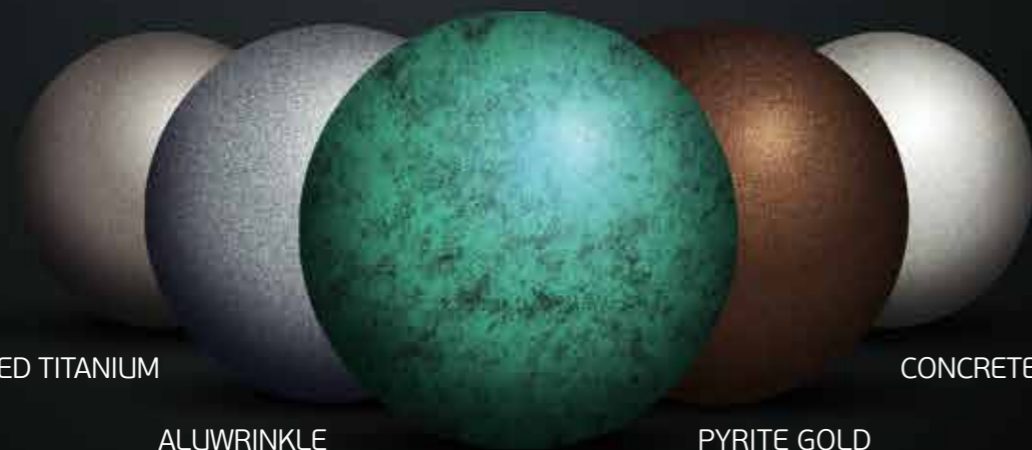

COPPER BRUSHED (BL004)

ZINC BRUSHED (BL005)

TITANIUM BRUSHED (BL006)

ANOBRUSHED (BL007)

NIGHT BLUE (T001)

BLACK (T002)

OXIDE RED (T003)

GREY (T004)

AFYON BEIGE (SL006)

SILVER GOLD (IR001)

CREAM BLUE (IR005)

WHITE SILVER (IR002)

COPPER GREEN (IR006)

ORANGE GOLD (IR003)

GREY RED (IR007)

GREY BLUE (IR004)

GOLD PINK (IR008)

aluminium composite panel

CORTEN STEEL II

CORTEN STEEL III

CORTEN STEEL I

ASK
FOR
MORE...

STRUCTURED TITANIUM

ALUWRINKLE

PATTINA COPPER

PYRITE GOLD

CONCRETE III

- METALOOK SERIES 6 COLORS
- WRINKLE SERIES 8 COLORS
- BRUSHED SERIES 6 COLORS
- CONCRETE SERIES 5 COLORS
- STONE SERIES 6 COLORS
- IRIDIUM SERIES 8 COLORS